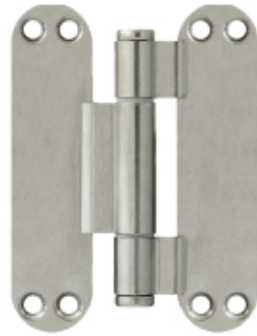

POLAR WHITE

DIABLO BLACK

PAINTED FINISH

WHITE

ANTHRACITE

HARDWARE

HINGES

LOCKS